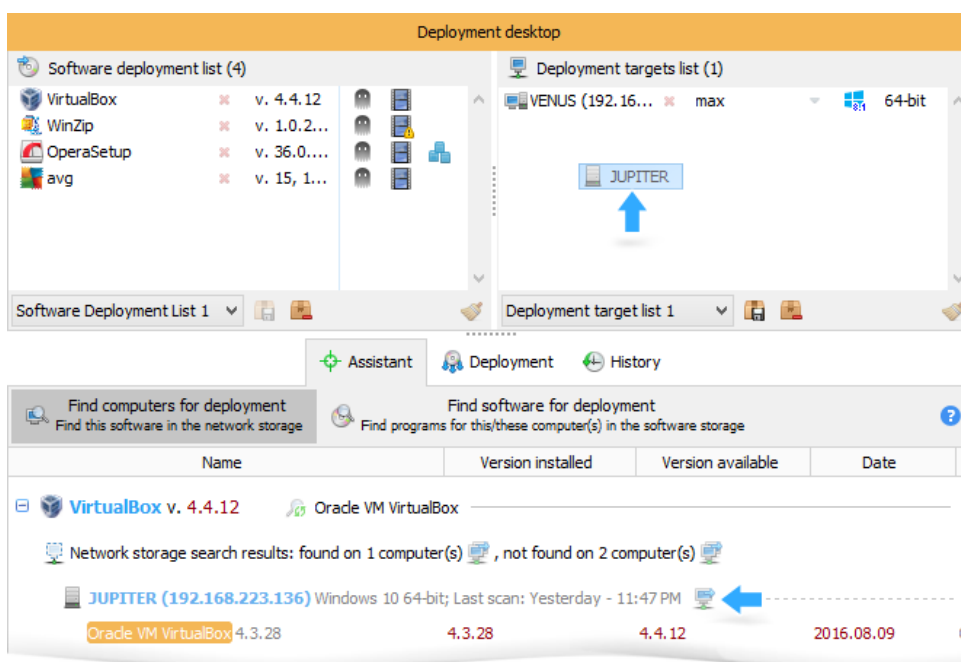

Vänta, det kommer mera!

Använd Software Update Assistant för att snabbt hitta datorer med föråldrade produkter, skapa historik och mycket mera.

Pris och villkor

Licensen börja från 82.00 euro. Du betalar bara en gång. Licenserna gäller under obegränsad tid. Det finns inga prenumerationer eller årsavgifter. Support och uppdateringar är kostnadsfria.

Läs mer:

<http://www.softinventive.com/se/store/total-software-deployment/>

Företag

Softinventive Lab grundades 2006 av en grupp unga entusiaster som sökte nya sätt att använda sina färdigheter och kunskaper på, hitta sin plats i solen och få uttrycka sig själva. Tiden flyger fram, och det som en gång bara var längtan blir till passion.

Adress:

651 Holiday Drive, Foster Plaza 5, Suite 300, Pittsburgh, PA 15220, United States.

Telefon:

Pittsburgh: +1 (412) 928 4717

London: +44 (20) 7193 4266