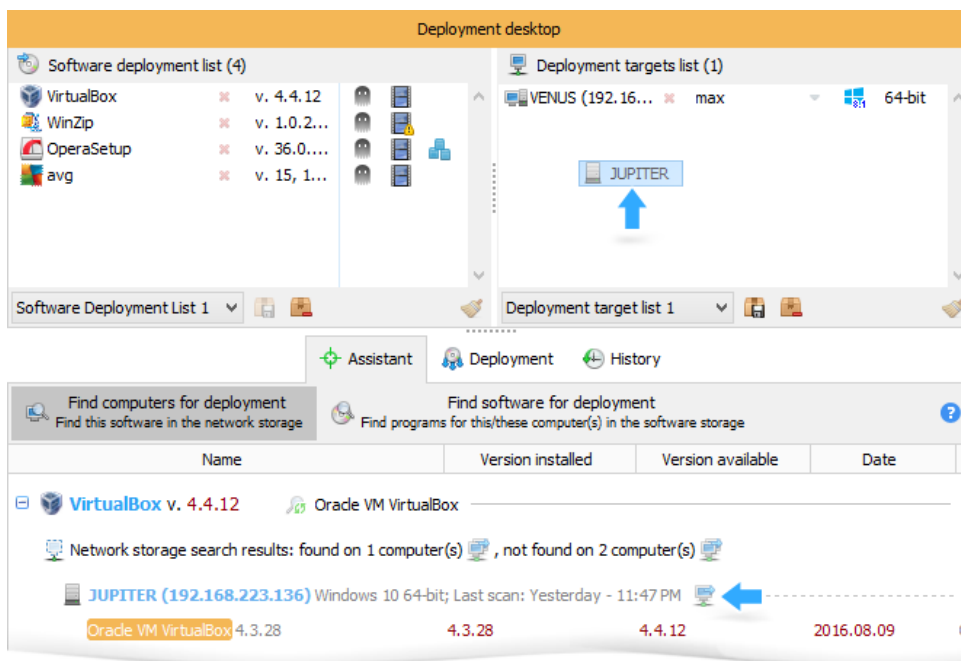

I więcej...

Użyj asystenta aktualizacji oprogramowania, by szybko identyfikować komputery zawierające przestarzałe produkty, utrzymywać historię wdrożeń i wykonywać wiele innych zadań!

Cena i warunki

Ceny licencji na Total Software Deployment zaczynają się od 82,00 EUR. Jest to opłata jednorazowa. Licencje są bezterminowe; nie wiążą się z nimi żadne subskrypcje ani coroczne opłaty. Wsparcie i aktualizacje są bezpłatne. Więcej informacji na tej stronie:

<http://www.softinventive.com/pl/store/total-software-deployment/>

Firma

Firma Softinventive Lab została założona w roku 2006 przez grupę młodych entuzjastów, którzy chcieli znaleźć sposób na wykorzystanie swoich umiejętności i wiedzy w praktyce, swoje miejsce pod słońcem i metodę wyrażania siebie. Czas płynął, przekształcając zwykłe pragnienia w prawdziwą pasję.

Adres:

651 Holiday Drive, Foster Plaza 5, Suite 300, Pittsburgh, PA 15220, United States.

Telefony:

Pittsburgh: +1 (412) 928 4717

Londyn: +44 (20) 7193 4266