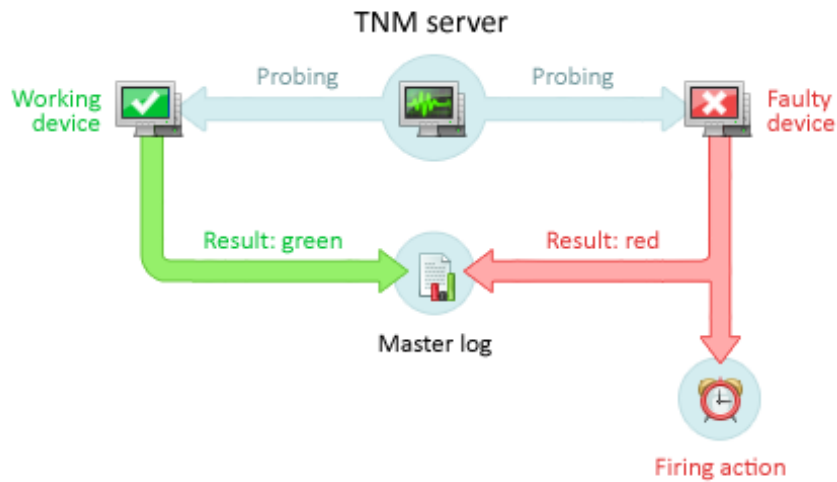

Total Network Monitor 2

Brochure

Total Network Monitor 2 is a network monitoring software designed to continuously monitor your local network, individual computers and services that require careful attention and thorough control. TNM 2 will alert you of any problem in advance and generate a detailed report on the circumstances of the failure.

How it works

Sensors

Total Network Monitor is linked to the outside world through sensors. They provide TNM with all the data for analysis.

Available sensors

🌐 Internet:

- ICMP
- TCP
- HTTP
- FTP
- SMTP
- POP3
- IMAP
- Telnet

🪟 Windows:

- Event log
- Service state
- Registry state
- System performance

📁 File:

- File existence
- File size
- File compare
- File count
- File CRC32
- File content
- Disk space

Actions

When something goes wrong, actions are executed. These actions alert you so that you can fix everything in time.