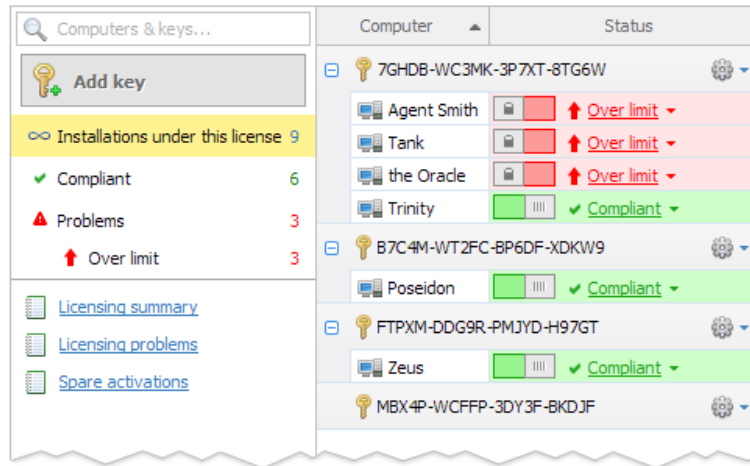

Software accounting

All software from your Windows and Mac OS devices is gathered in a single place with comprehensive search and filtering capabilities. Browse, organize, and discover your software and installations, star important items, assign tags, add comments, and much more. Store data on all the software licenses you own along with their parameters, license keys, expiration dates, prices, and all the accompanying documents, such as invoices and EULAs.

Title & version		Copies
☆	Total Commander	5
★	Total Network Inventory 3 Utilities Admin	8
☆	Total Network Inventory 1.6.7 (build 2750)	1
★	Total Network Monitor	
☆	Total Finder 1.1.11	

Find publishers...	
All publishers	1861 x
Microsoft Corporation	196
Softinventive Lab Inc.	14
ABBYY Software	27
ACD Systems Ltd.	1

Live licensing status

Make sense of all the critical data on software distribution and licensing in your network. See what software is currently licensed or not. Get exhaustive info about licensing problems.

Tracking

Track the software presence on specific devices. You can mark a software program as Must-have or Forbidden for explicit sets of computers.

Must-have for selected		Total: 2	Forbidden for selected		Total: 4
Drag computers here to track them			Drag computers here to track them		
Violations 1			Violations 0		
Jupiter	not found	✘	Ok 4		
Poseidon	found	✘	Dionysus	not found	✘
			Apollo	not found	✘
			Zeus	not found	✘
			Hera	not found	✘