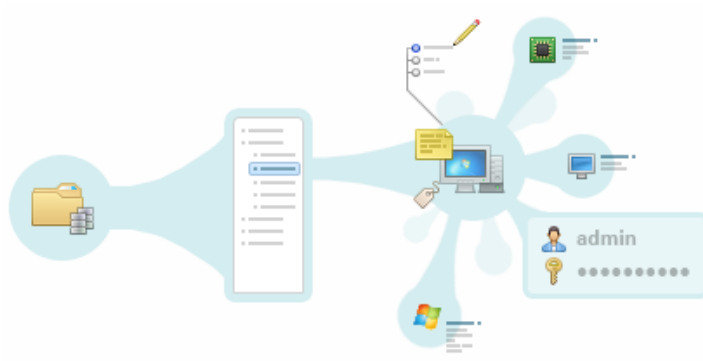

Introducing **Total Network Inventory 2**, PC audit and software inventory solution by Softinventive Lab.

Network scanning

Windows, Mac OS X and Linux-based computers can be scanned without preinstalled agents – you just need to know the administrator's password. Scan single nodes, network address ranges or **Active Directory** structure.

Task	Status
10.0.0.0/24	89% Scanning...
10.0.0.3 (Venus)	95% Finishing scan...
10.0.0.1	No open ports
10.0.0.2	Port scan finished, waiting...
10.0.0.14 (EARTH)	70% Scanning registry...
10.0.0.11 (Jupiter)	40% Scanning software...
10.0.0.15	Port scan finished, waiting...

Inventory

Each computer takes several dozen of kilobytes in the centralized storage of Total Network Inventory 2. Group assets, provide them with comments and attach additional information. TNI 2 will show your network in all its beauty!